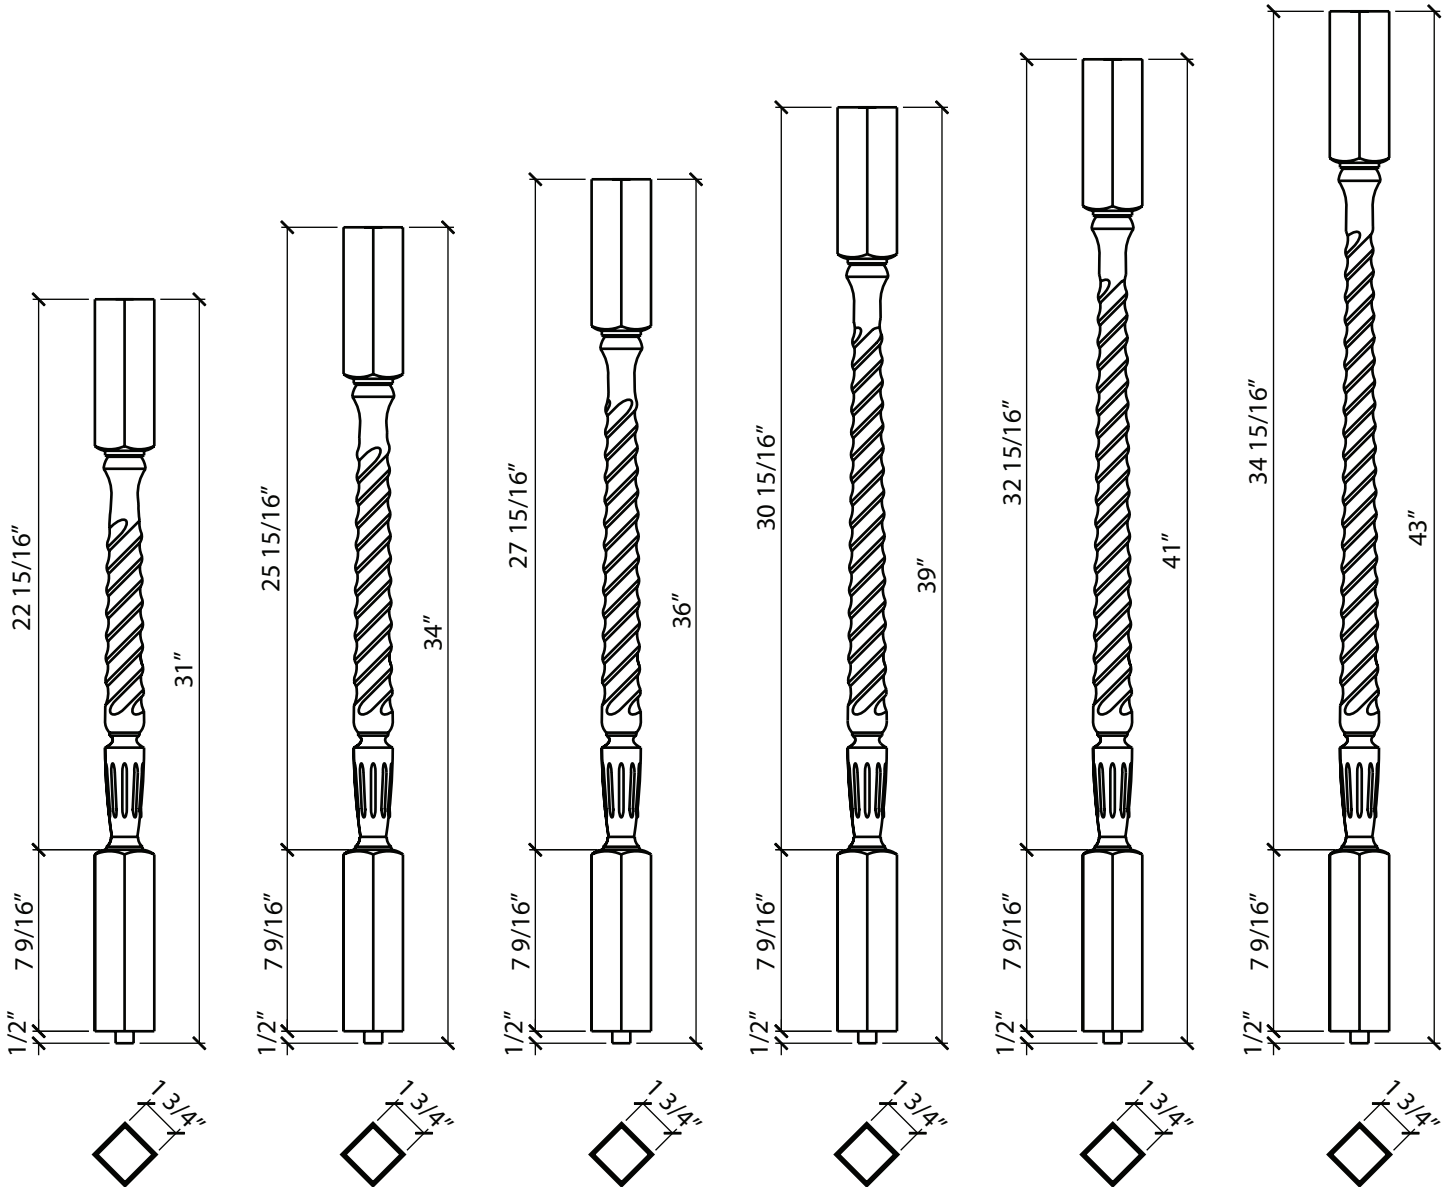

PST 602-31	PST 602-34	PST 602-36	PST 602-39	PST 602-41	PST 602-43
1 3/4" x 31" BALUSTER	1 3/4" x 34" BALUSTER	1 3/4" x 36" BALUSTER	1 3/4" x 39" BALUSTER	1 3/4" x 41" BALUSTER	1 3/4" x 43" BALUSTER

SCALE: 1 1/2" = 1' 0"