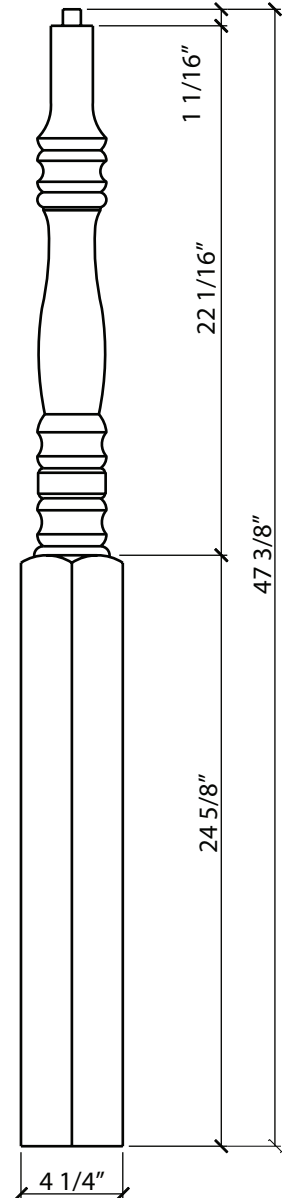

SCALE: 1 1/2" = 1' 0"