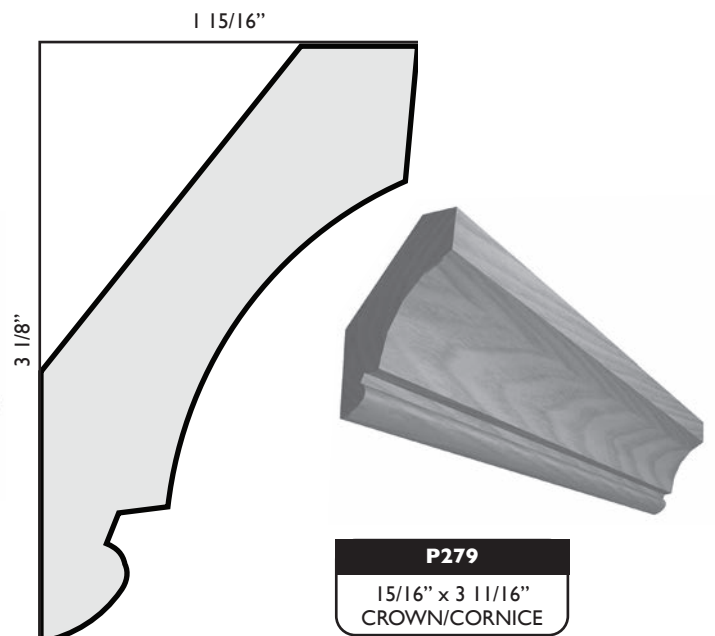

4 7/16"

4 15/16"

**P230**  
1" x 6 1/2"  
CROWN/CORNICE

3 1/8"

3 3/8"

**P231**  
5/8" x 4 1/2"  
CROWN/CORNICE

FULL SIZE DETAILS

**P232**  
1 1/16" x 4 1/8"  
CROWN/CORNICE

**P253**  
1/2" x 1 1/2"  
CROWN/CORNICE

**P256**  
1 1/16" x 2 1/4"  
CROWN/CORNICE

**P257**  
3/4" x 1 9/16"  
CROWN/CORNICE

FULL SIZE DETAILS

FULL SIZE DETAILS

**P280**  
3/4" x 4"  
CROWN/CORNICE

**P283**  
3/4" x 1 11/16"  
CRAFTSMAN CROWN

**P284**  
13/16" x 2 1/2"  
CRAFTSMAN CROWN

**P286**  
1 1/16" x 4 1/16"  
CRAFTSMAN CROWN

**P285**  
13/16" x 3 5/16"  
CRAFTSMAN CROWN

FULL SIZE DETAILS