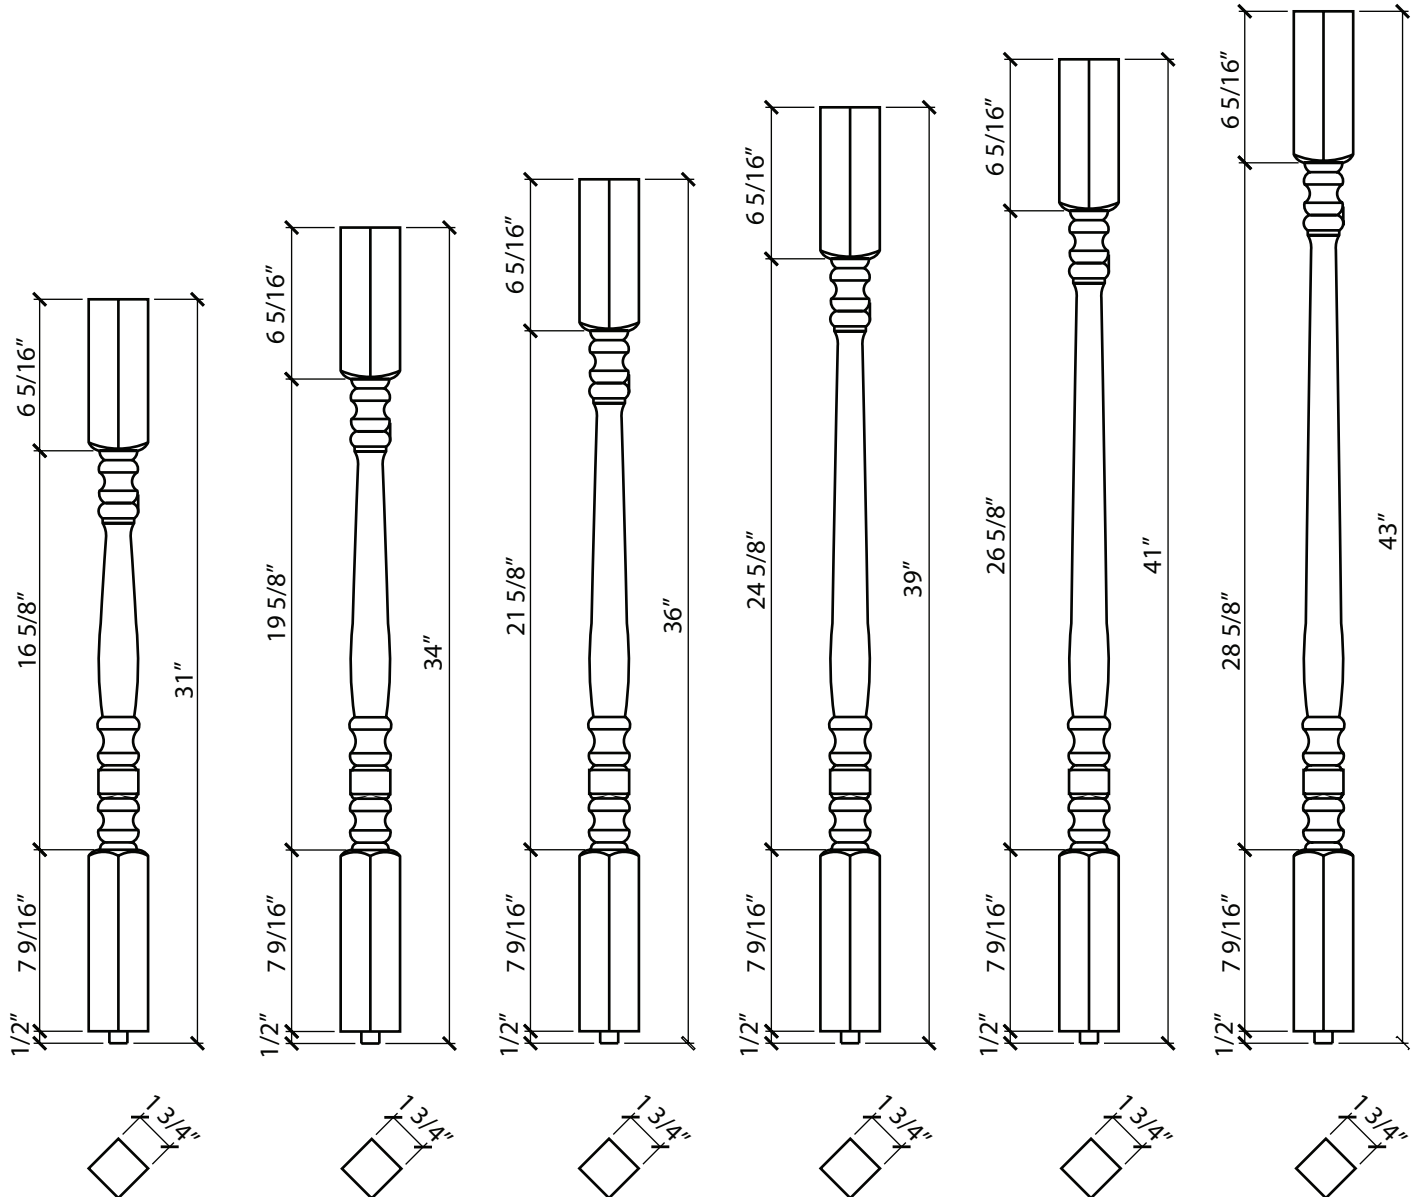

PS 004-31	PS 004-34	PS 004-36	PS 004-39	PS 004-41	PS 004-43
1 3/4" x 31" BALUSTER	1 3/4" x 34" BALUSTER	1 3/4" x 36" BALUSTER	1 3/4" x 39" BALUSTER	1 3/4" x 41" BALUSTER	1 3/4" x 43" BALUSTER

SCALE: 1 1/2" = 1' 0"