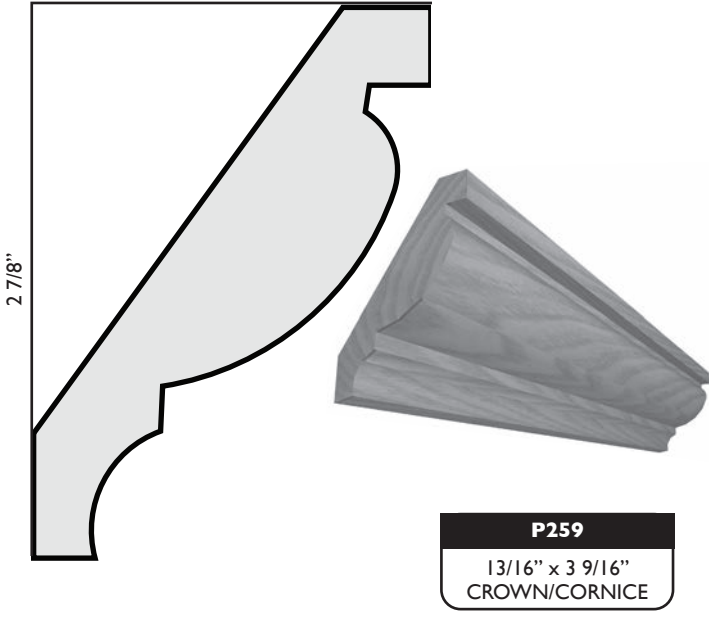

**P253**  
1/2" x 1 1/2"  
CROWN/CORNICE

**P256**  
1 1/16" x 2 1/4"  
CROWN/CORNICE

**P257**  
3/4" x 1 9/16"  
CROWN/CORNICE

FULL SIZE DETAILS

FULL SIZE DETAILS

**P280**  
3/4" x 4"  
CROWN/CORNICE

**P283**  
3/4" x 1 11/16"  
CRAFTSMAN CROWN

**P284**  
13/16" x 2 1/2"  
CRAFTSMAN CROWN

**P286**  
1 1/16" x 4 1/16"  
CRAFTSMAN CROWN

**P285**  
13/16" x 3 5/16"  
CRAFTSMAN CROWN

FULL SIZE DETAILS