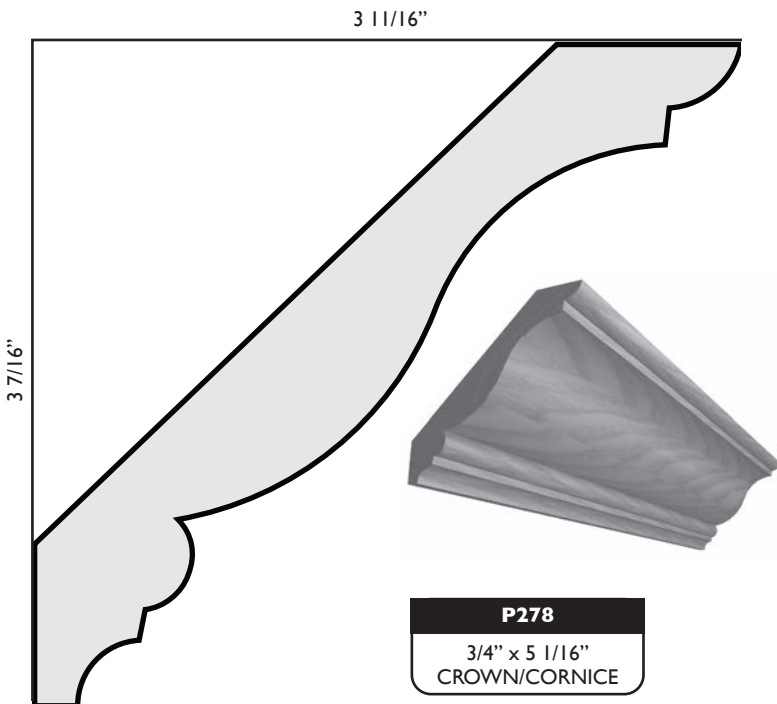

**P253**  
1/2" x 1 1/2"  
CROWN/CORNICE

**P256**  
1 1/16" x 2 1/4"  
CROWN/CORNICE

**P257**  
3/4" x 1 9/16"  
CROWN/CORNICE

FULL SIZE DETAILS

FULL SIZE DETAILS

**P280**  
3/4" x 4"  
CROWN/CORNICE

**P283**  
3/4" x 1 11/16"  
CRAFTSMAN CROWN

**P284**  
13/16" x 2 1/2"  
CRAFTSMAN CROWN

**P286**  
1 1/16" x 4 1/16"  
CRAFTSMAN CROWN

**P285**  
13/16" x 3 5/16"  
CRAFTSMAN CROWN

FULL SIZE DETAILS