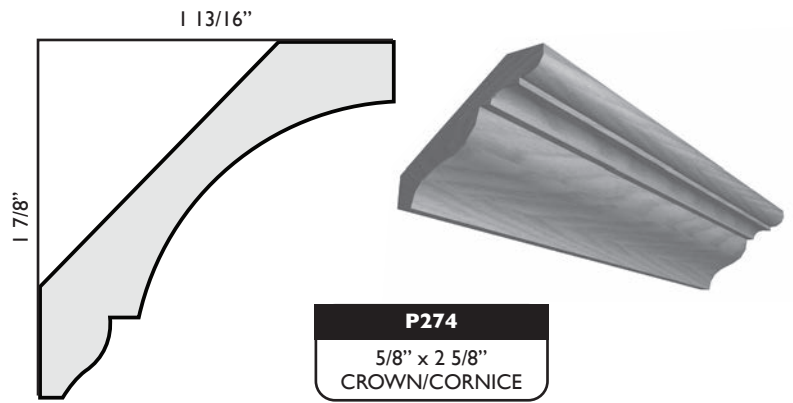

**P253**  
1/2" x 1 1/2"  
CROWN/CORNICE

**P256**  
1 1/16" x 2 1/4"  
CROWN/CORNICE

**P257**  
3/4" x 1 9/16"  
CROWN/CORNICE

FULL SIZE DETAILS

FULL SIZE DETAILS

**P280**  
3/4" x 4"  
CROWN/CORNICE

**P283**  
3/4" x 1 11/16"  
CRAFTSMAN CROWN

**P284**  
13/16" x 2 1/2"  
CRAFTSMAN CROWN

**P286**  
1 1/16" x 4 1/16"  
CRAFTSMAN CROWN

**P285**  
13/16" x 3 5/16"  
CRAFTSMAN CROWN

FULL SIZE DETAILS