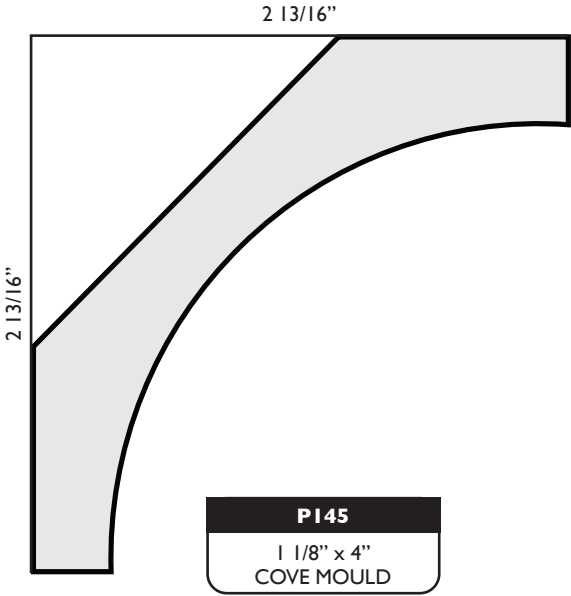

# Crown/Cornice Moulding - Index

(Continued on next page)

**THESE DRAWINGS ARE NOT TO SCALE**

P183	P184	P185	P186	P187	P188
1 5/16" x 7 1/4" (4 13/16"H x 5 1/2"V) CROWN/CORNICE PAGE 19	1 5/8" x 4 11/16" (2 15/16"H x 4 1/8"V) CROWN/CORNICE PAGE 19	1 7/8" x 7" (5 1/16"H x 5 1/16"V) CROWN/CORNICE PAGE 20	1 3/4" x 9 7/16" (5 11/16"H x 7 5/8"V) CROWN/CORNICE PAGE 20	1" x 5 1/4" (3 5/8"H x 3 7/8"V) CROWN/CORNICE PAGE 21	3/4" x 3 1/4" (2"H x 2 9/16"V) CROWN/CORNICE PAGE 21

# Crown/Cornice Moulding - Index

(Continued)

**THESE DRAWINGS ARE NOT TO SCALE**

P274	P278	P279	P280	P283	P284
5/8" x 2 5/8" (1 13/16"H x 1 7/8"V) CROWN/CORNICE PAGE 27	3/4" x 5 1/16" (3 11/16"H x 3 7/16"V) CROWN/CORNICE PAGE 27	15/16" x 3 11/16" (1 15/16"H x 3 1/8"V) CROWN/CORNICE PAGE 27	3/4" x 4" (2 7/8"H x 3"V) CROWN/CORNICE PAGE 28	3/4" x 1 11/16" (1"H x 1 7/16"V) CRAFTSMAN CROWN PAGE 28	13/16" x 2 1/2" (1 9/16"H x 2"V) CRAFTSMAN CROWN PAGE 28

FULL SIZE DETAILS

**P143**  
1  $\frac{3}{4}''$  x 6  $\frac{5}{8}''$   
COVE MOULD

**P144**  
1  $\frac{3}{8}''$  x 4  $\frac{7}{8}''$   
COVE MOULD

FULL SIZE DETAILS

**P146**  
15/16" x 3 3/8"  
COVE MOULD