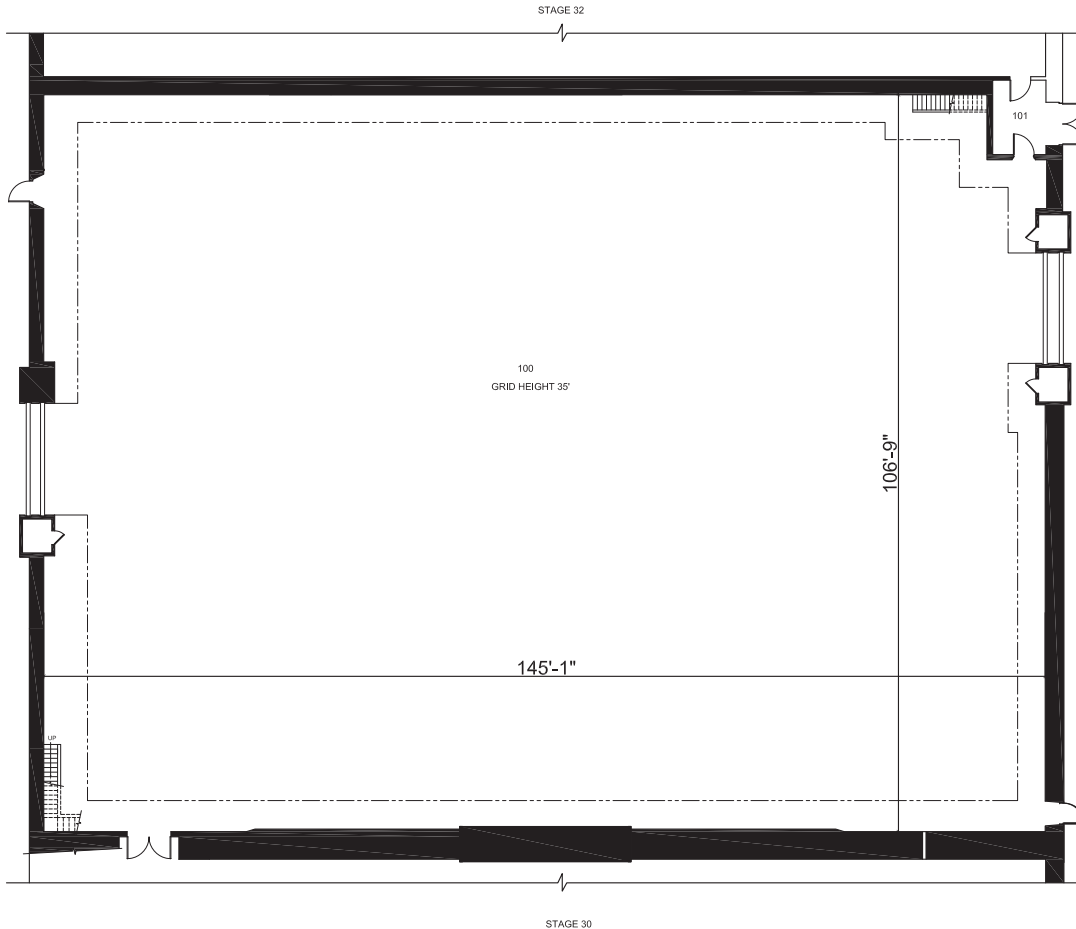

# STAGE 31

## FLOORPLAN

### DIMENSIONS

Width	106'-9"
Length	145'
Height	35'
Square Feet	15,437
Door Height	(2)23'
Max Weight Capacity	7,500lbs

## STAGE LOCATION