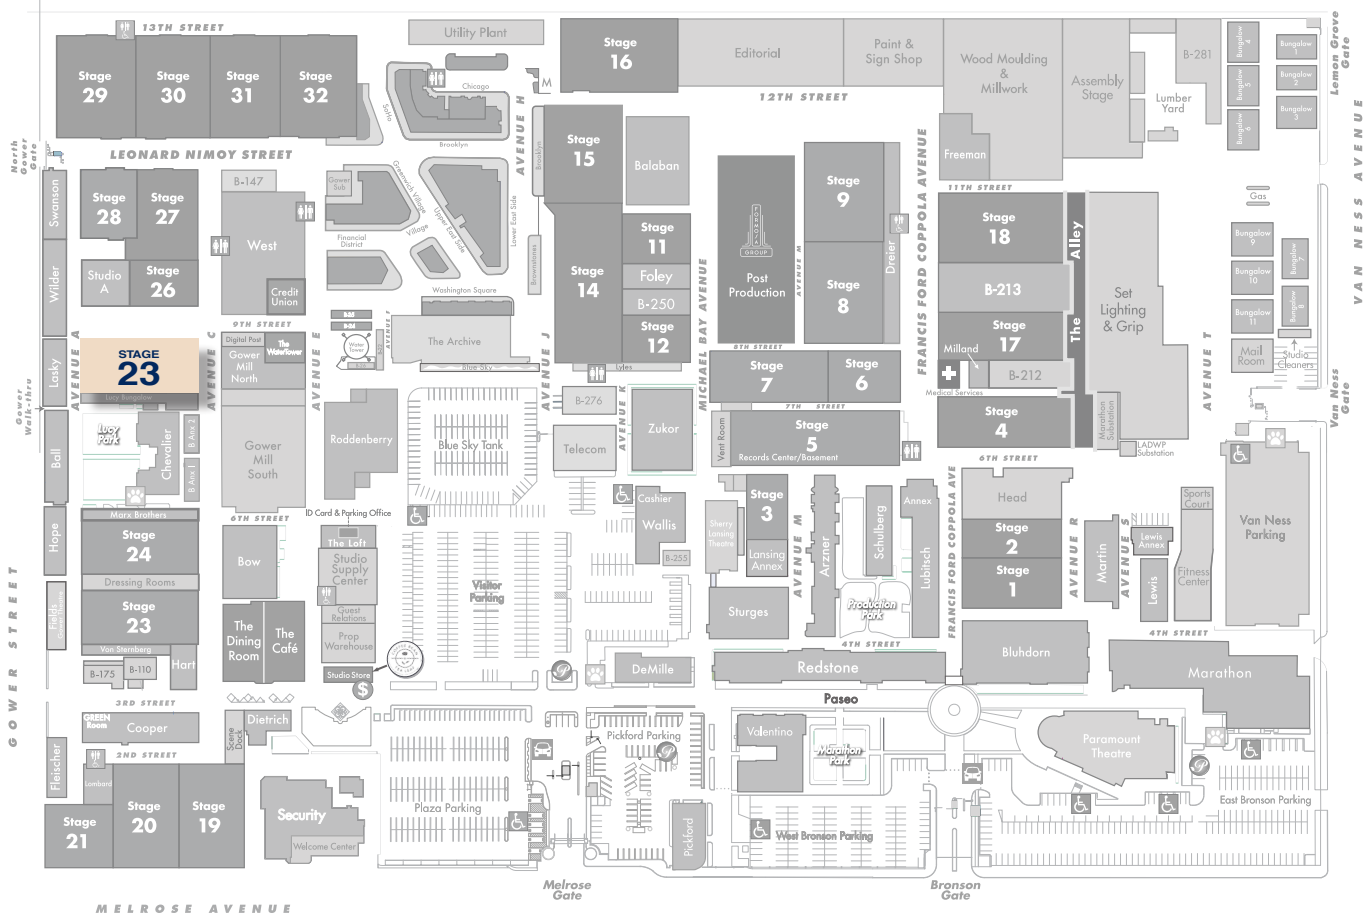

STAGE 25

FLOORPLAN

PREVIOUS PRODUCTIONS SHOT ON THIS STAGE:

Television

Bosom Buddies
Cheers
Frasier
The Lucy Show
In Treatment
True Jackson, VP

DIMENSIONS

Width	169'
Length	75'-2"
Height	28'
Square Feet	12,980
Door Height	19'-6"
Max Weight Capacity	10,000lbs

STAGE 25

STAGE LOCATION

SPECIFICATIONS

Power*	7,500A
HVAC	70T
Red Light Controlled	Yes
Heat	Yes
Utilities (Air at 90PSI)	G/W/A
Wi-Fi Internet Access	

*(IP2W fixed AC power (cam locks) available as 120/208V 3P4W)