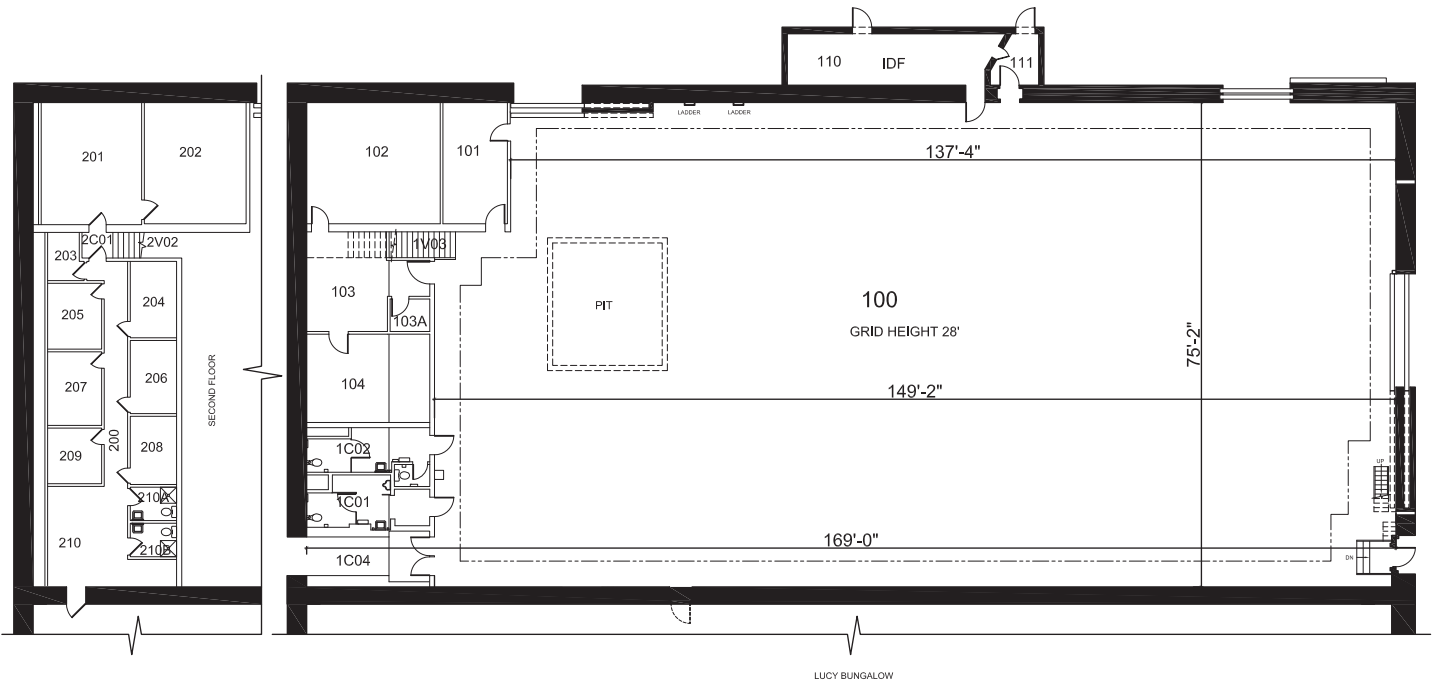

STAGE 25

FLOORPLAN

PREVIOUS PRODUCTIONS SHOT ON THIS STAGE:

Television

Bosom Buddies
Cheers
Frasier
The Lucy Show
In Treatment
True Jackson, VP

DIMENSIONS

Width	169'
Length	75'-2"
Height	28'
Square Feet	12,980
Door Height	19'-6"
Max Weight Capacity	10,000lbs

STAGE 25

STAGE LOCATION

SPECIFICATIONS

Power*	7,500A
HVAC	70T
Red Light Controlled	Yes
Heat	Yes
Utilities (Air at 90PSI)	G/W/A
Wi-Fi Internet Access	

*(IP2W fixed AC power (cam locks) available as 120/208V 3P4W)