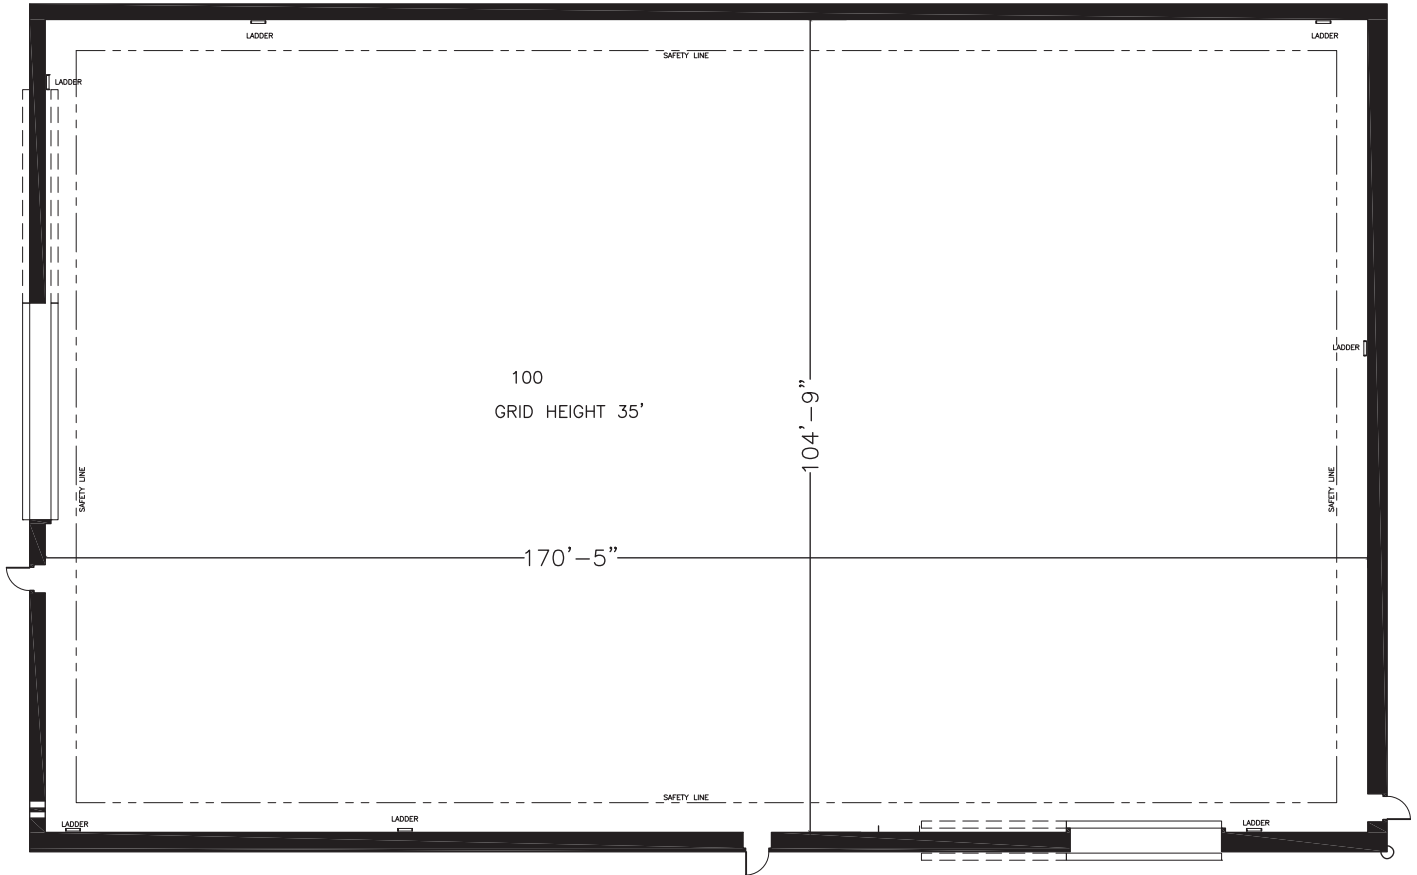

STAGE 16

FLOORPLAN

DIMENSIONS

| | |
|---------------------|-----------|
| Width | 104'-9" |
| Length | 170' |
| Height | 40' |
| Square Feet | 17,850 |
| Door Height | (2) 27' |
| Max Weight Capacity | 10,000lbs |