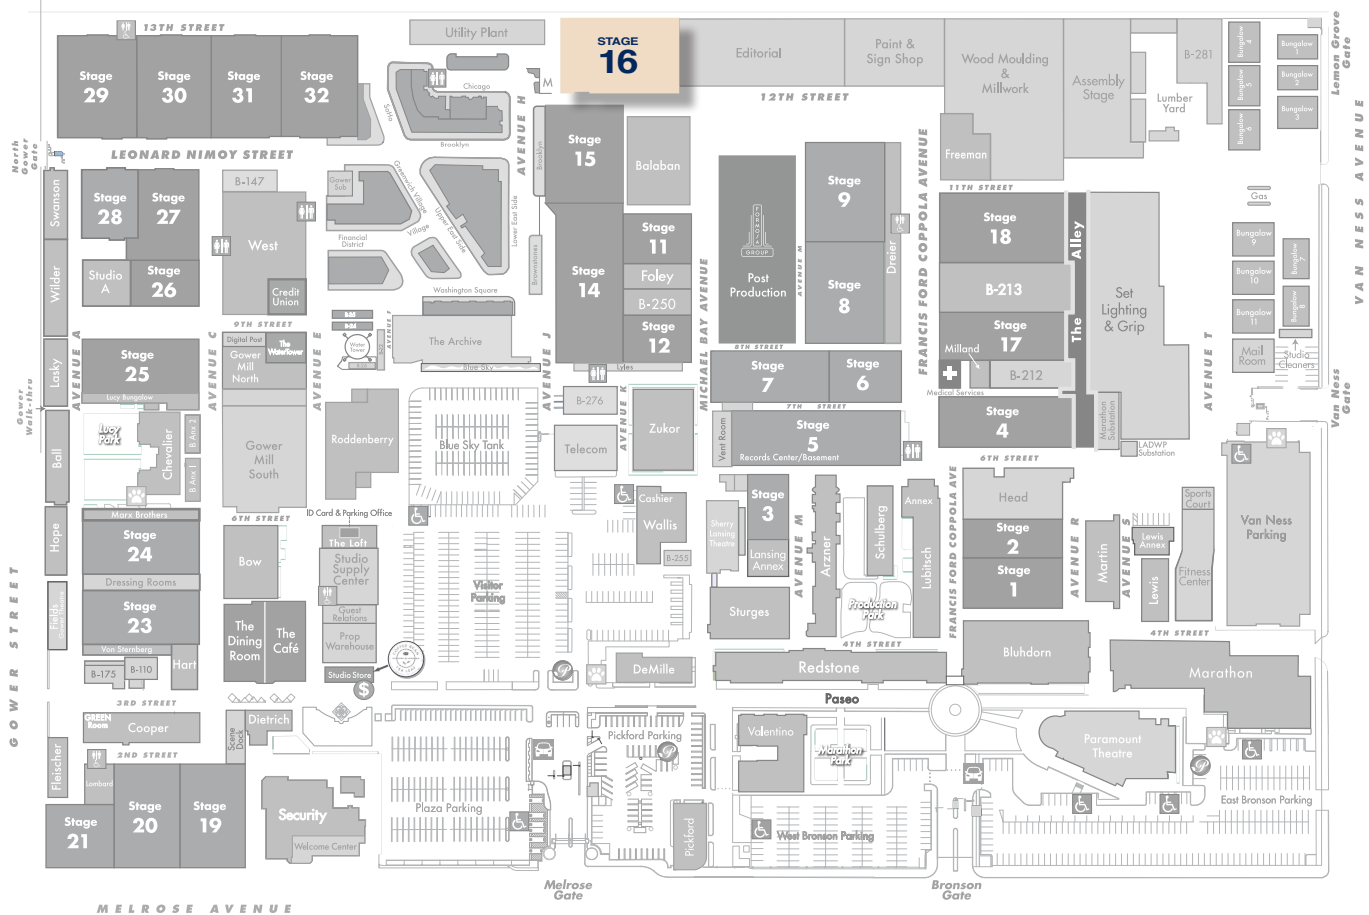

STAGE 16

FLOORPLAN

DIMENSIONS

| | |
|---------------------|-----------|
| Width | 104'-9" |
| Length | 170' |
| Height | 40' |
| Square Feet | 17,850 |
| Door Height | (2) 27' |
| Max Weight Capacity | 10,000lbs |

PREVIOUS PRODUCTIONS SHOT ON THIS STAGE:

Movies

Vertigo (1958)
Houseboat (1958)
Desire Under the
Elms (1957)
That Certain Feeling

Television

Bonanza
Star Trek Voyager

STAGE 16

STAGE LOCATION

SPECIFICATIONS