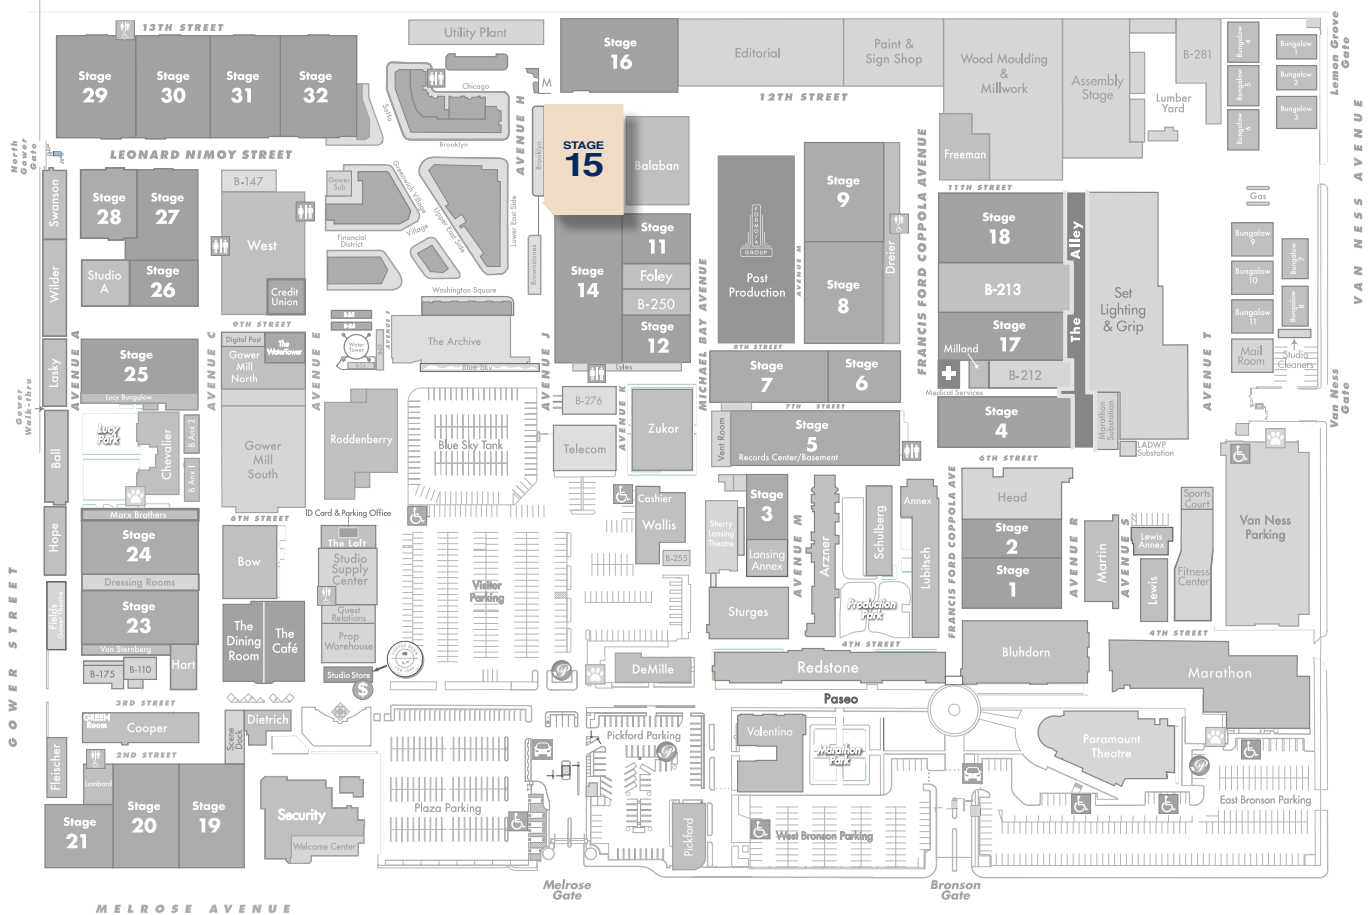

### DIMENSIONS

Width	110'
Length	163'-11"
Height	52'
Square Feet	17,567
Door Height	28'
Max Weight Capacity	10,000lbs

### PREVIOUS PRODUCTIONS SHOT ON THIS STAGE:

## STAGE LOCATION