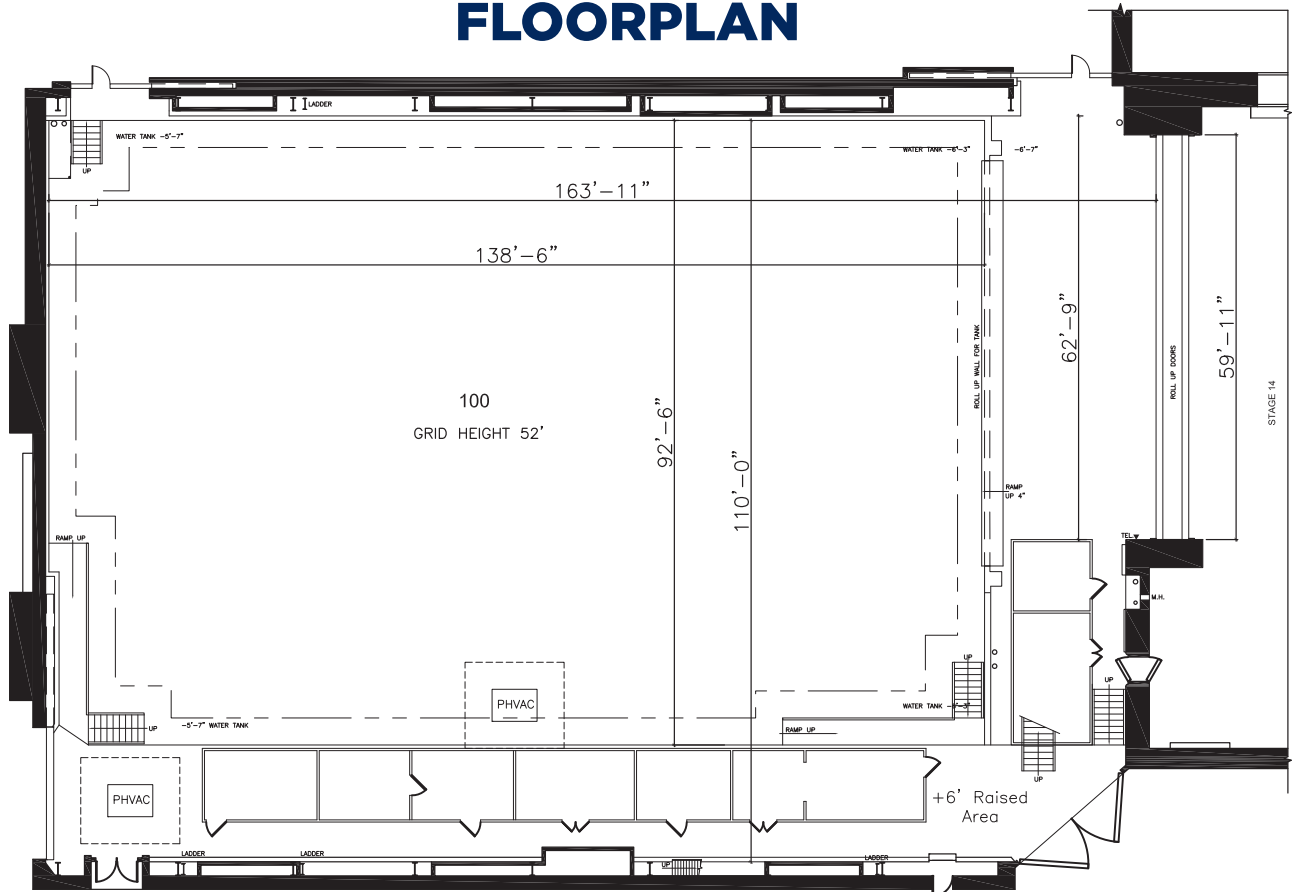

## FLOORPLAN

### DIMENSIONS

Width	110'
Length	163'-11"
Height	52'
Square Feet	17,567
Door Height	28'
Max Weight Capacity	10,000lbs

## STAGE LOCATION