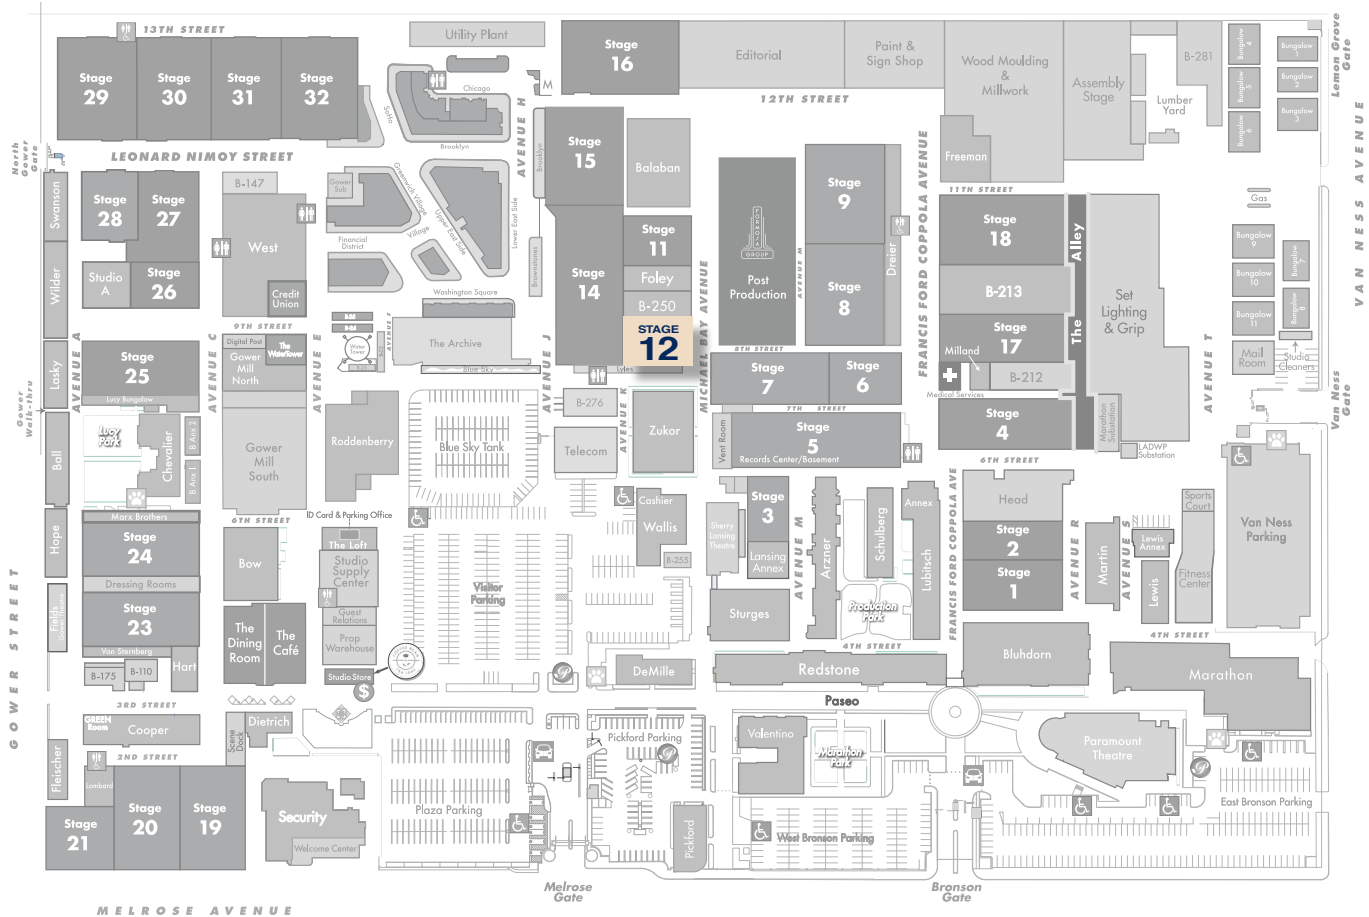

STAGE 12

FLOORPLAN

DIMENSIONS

Width	64'-6"
Length	94'-9"
Height	38'
Square Feet	6,135
Door Height	28'+ 2' drop ramp
Max Weight Capacity	10,000lbs

PREVIOUS PRODUCTIONS SHOT ON THIS STAGE:

Movies

On A Clear Day You Can See Forever (1970)
 Yours, Mine And Ours (1968)
 Rosemary's Baby (1968)
 Who's Minding the Store? (1963)
 Hatari (1962)
 The Pleasure of His Company (1961)
 The Trouble With Harry (1955)
 Shane (1953)

STAGE 12

STAGE LOCATION

SPECIFICATIONS

Power*	2,400A
HVAC	80T
Red Light Controlled	No
Heat	Steam
Utilities (Air at 90PSI)	G/W/A
Wi-Fi Internet Access	

*(IP2W fixed AC power (cam locks) available as 120/208V 3P4W)