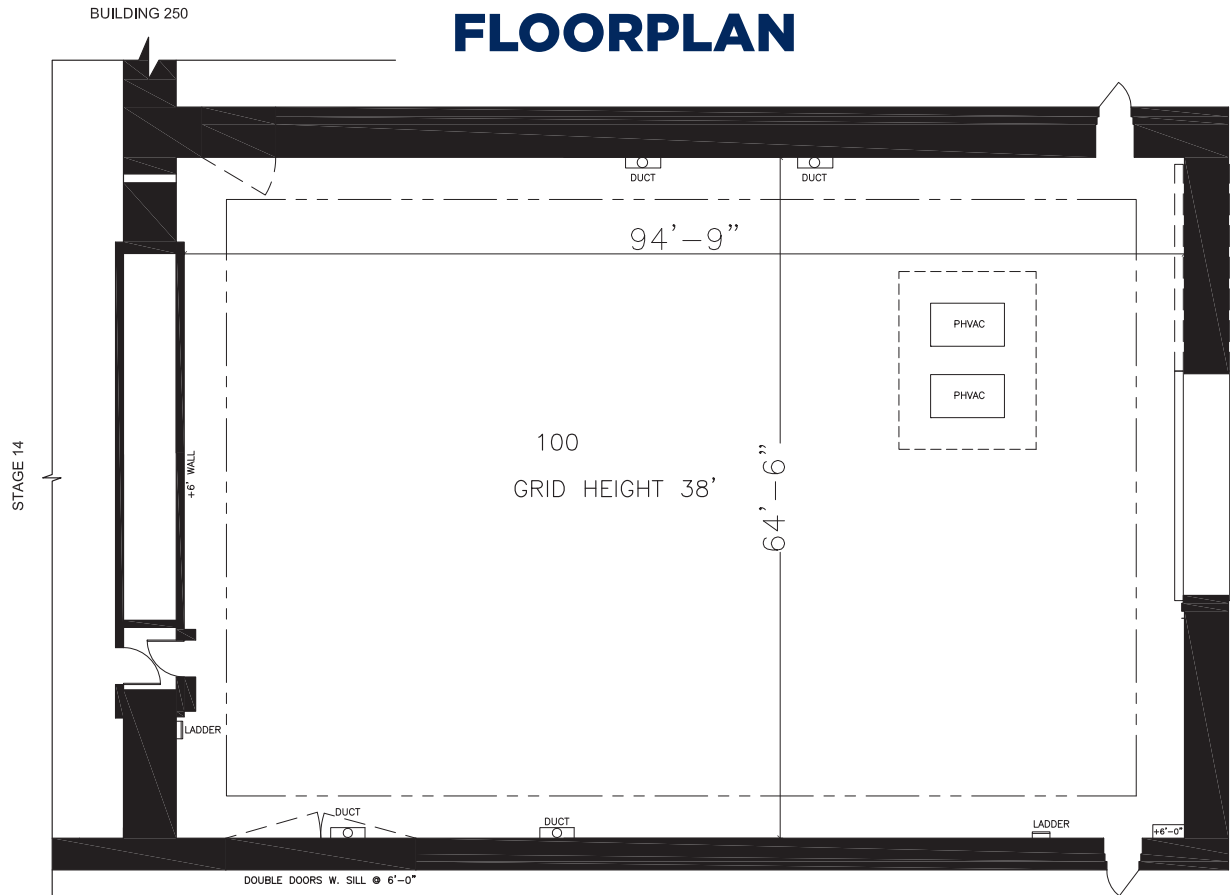

STAGE 12

FLOORPLAN

DIMENSIONS

Width	64'-6"
Length	94'-9"
Height	38'
Square Feet	6,135
Door Height	28'+ 2' drop ramp
Max Weight Capacity	10,000lbs

PREVIOUS PRODUCTIONS SHOT ON THIS STAGE:

Movies

On A Clear Day You Can See Forever (1970)
 Yours, Mine And Ours (1968)
 Rosemary's Baby (1968)
 Who's Minding the Store? (1963)
 Hatari (1962)
 The Pleasure of His Company (1961)
 The Trouble With Harry (1955)
 Shane (1953)

STAGE 12

STAGE LOCATION

SPECIFICATIONS

Power*	2,400A
HVAC	80T
Red Light Controlled	No
Heat	Steam
Utilities (Air at 90PSI)	G/W/A
Wi-Fi Internet Access	

*(IP2W fixed AC power (cam locks) available as 120/208V 3P4W)