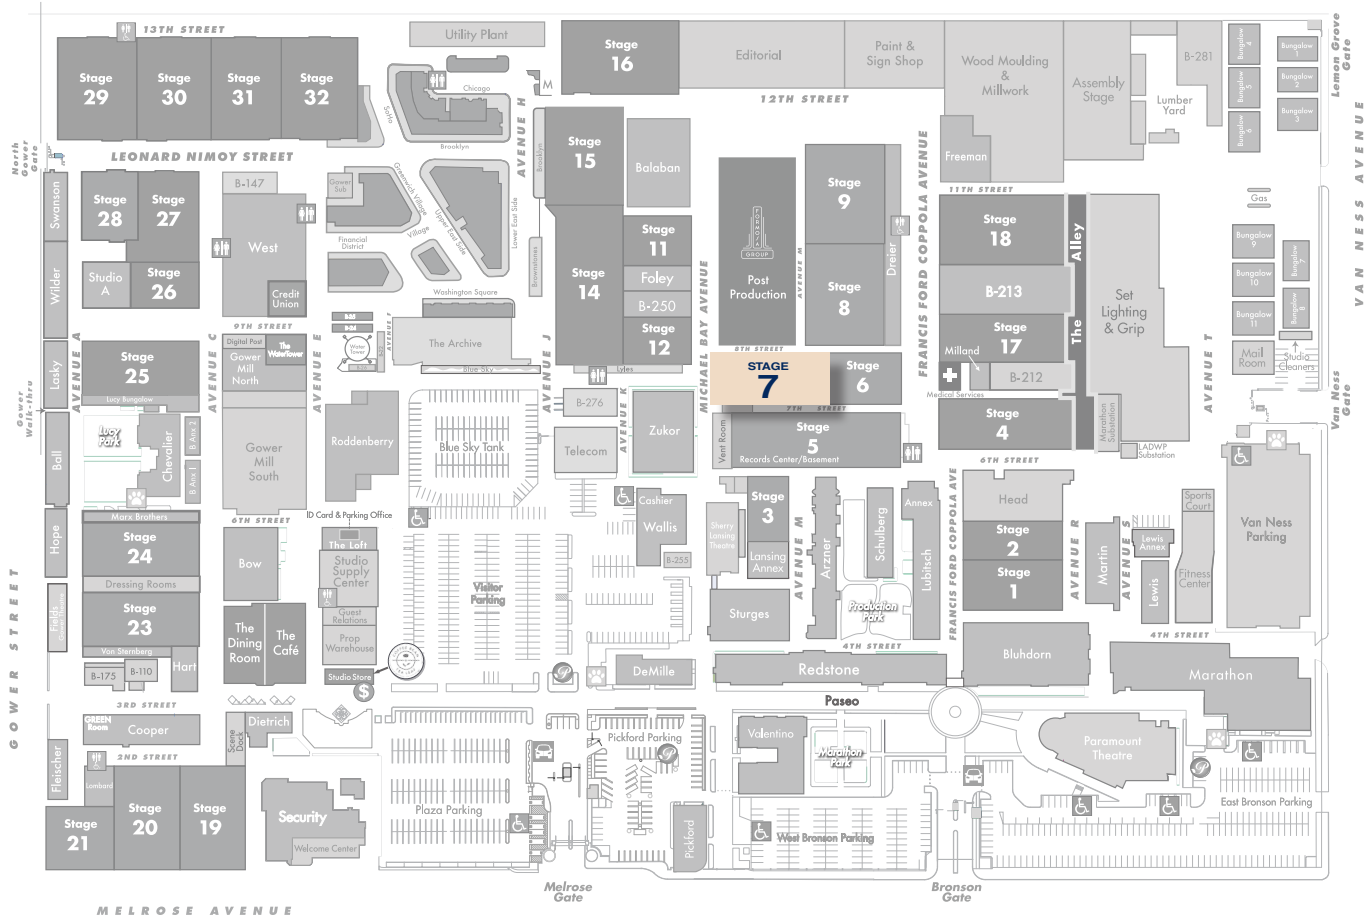

STAGE 7

FLOORPLAN

DIMENSIONS

Width	69'-4"
Length	166'-7"
Height	30' & 65'
Square Feet	12,262
Door Height	19' & 28'
Max Weight Capacity	10,000lbs

PREVIOUS PRODUCTIONS SHOT ON THIS STAGE:

Movies

Vertigo (1958)
Darling Lili (1970)
Houseboat (1958)
The Joker Is Wild (1957)
Beau James

Television

Angel
Brooklyn Bridge
Jag
Monk

STAGE 7

STAGE LOCATION

SPECIFICATIONS

Power*	7,200A
HVAC	50T
Red Light Controlled	No
Heat	No
Utilities (Air at 90PSI)	G/W/A
Wi-Fi Internet Access	

*(IP2W fixed AC power (cam locks) available as 120/208V 3P4W)