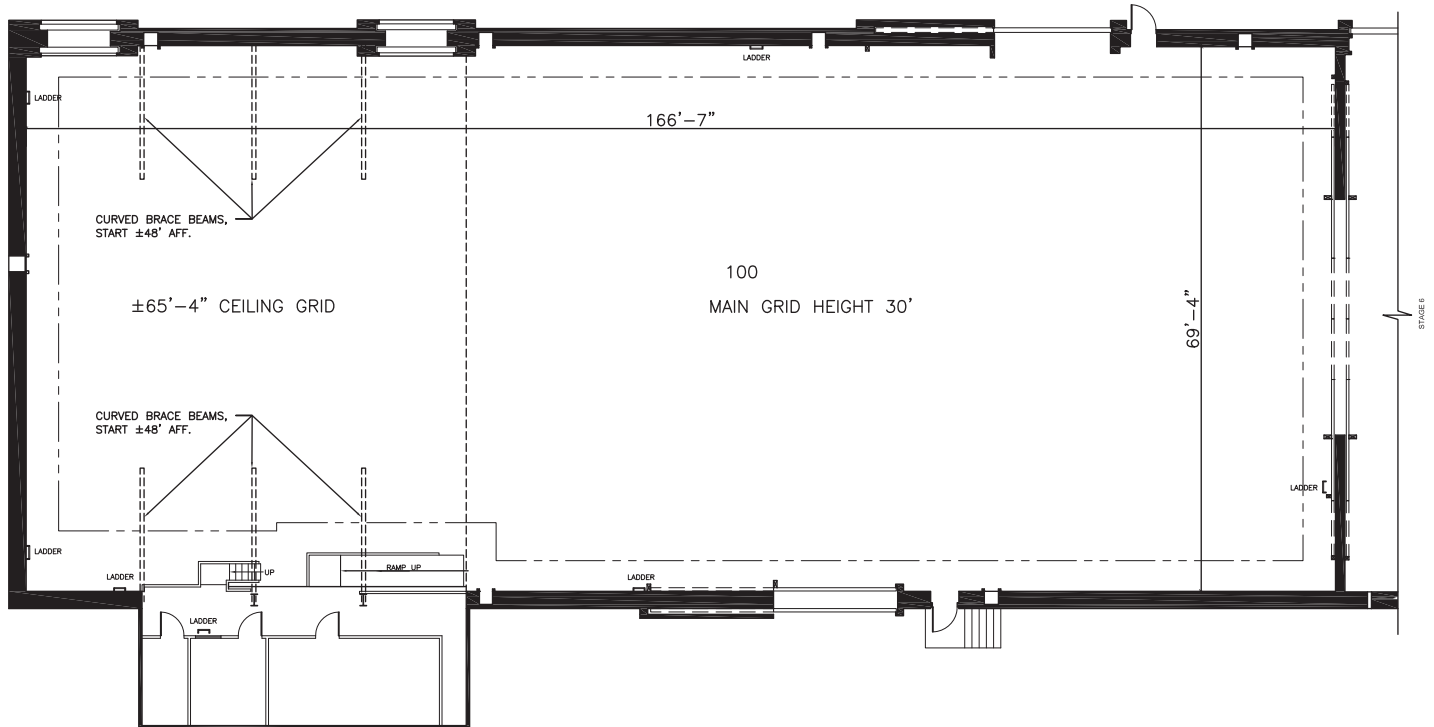

STAGE 7

FLOORPLAN

DIMENSIONS

Width	69'-4"
Length	166'-7"
Height	30' & 65'
Square Feet	12,262
Door Height	19' & 28'
Max Weight Capacity	10,000lbs

PREVIOUS PRODUCTIONS SHOT ON THIS STAGE:

Movies

Vertigo (1958)
Darling Lili (1970)
Houseboat (1958)
The Joker Is Wild (1957)
Beau James

Television

Angel
Brooklyn Bridge
Jag
Monk

STAGE 7

STAGE LOCATION

SPECIFICATIONS

Power*	7,200A
HVAC	50T
Red Light Controlled	No
Heat	No
Utilities (Air at 90PSI)	G/W/A
Wi-Fi Internet Access	

*(IP2W fixed AC power (cam locks) available as 120/208V 3P4W)