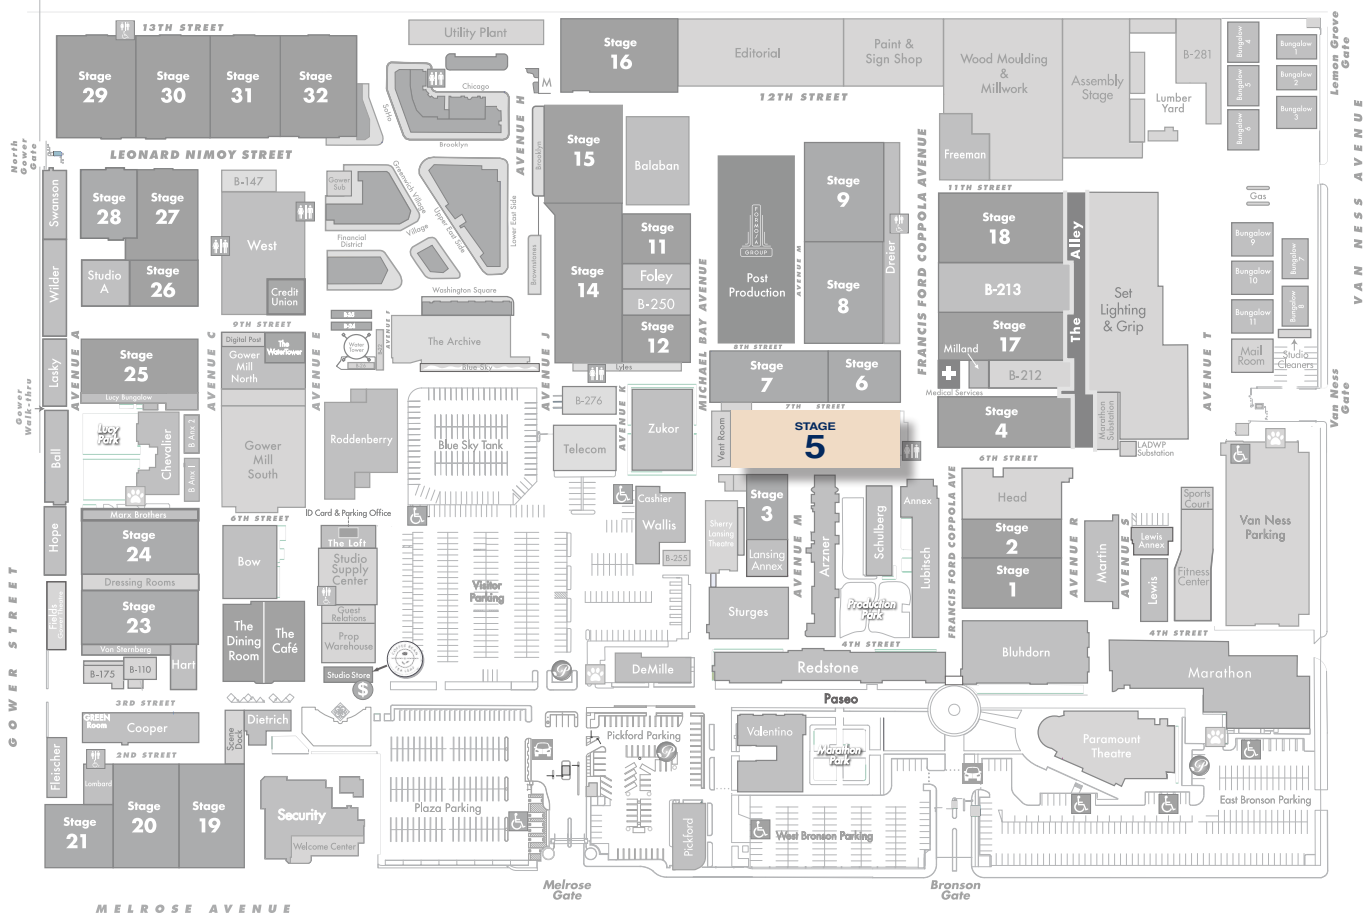

### DIMENSIONS

Width	247'-4"
Length	76'-4"
Height	34'
Square Feet	18,879
Door Height	(3) 27" & 28'
Max Weight Capacity	7,500lbs

## STAGE LOCATION