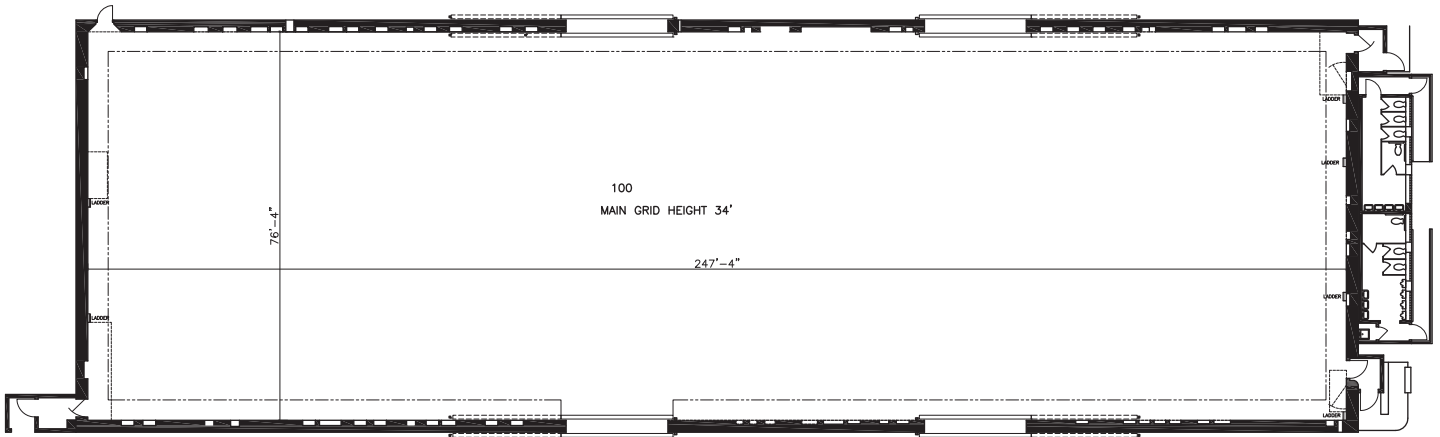

## FLOORPLAN

### DIMENSIONS

Width	247'-4"
Length	76'-4"
Height	34'
Square Feet	18,879
Door Height	(3) 27" & 28'
Max Weight Capacity	7,500lbs