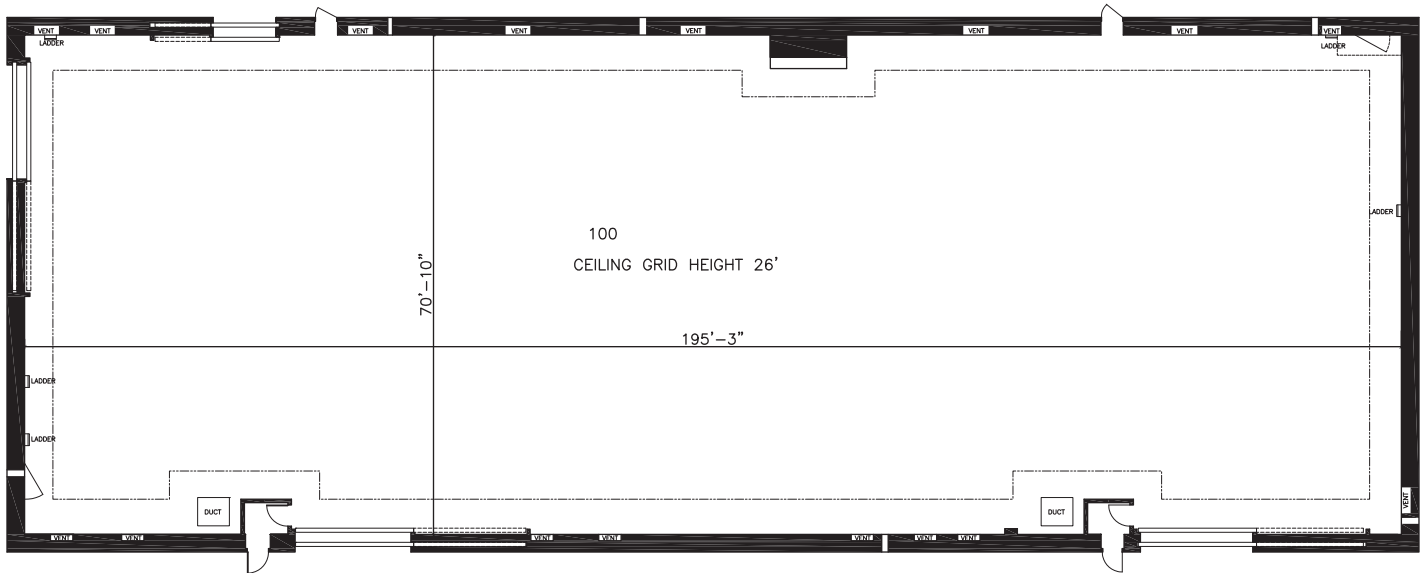

## FLOORPLAN

### DIMENSIONS

Width	195'
Length	70'-10"
Height	25'
Square Feet	13,755
Door Height	(2) 21'
Max Weight Capacity	7,500lbs